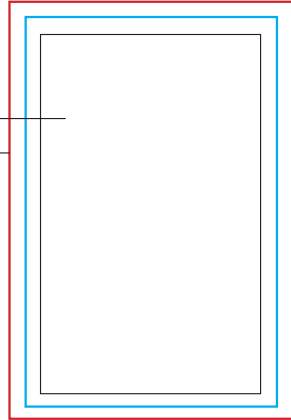

TOPANGA JOURNAL®

topanga-journal.com

ADS SPECIFICATIONS

Full page

5" w x 8" Tall —————
with bleed — 5.75" x 8.75" —————
(0.125" added on all 4 sides)
[Trim (paper size) — 5.5" x 8.5"]

Price: \$700

Half page

Horizontal — 5.15" w x 4" tall —————
Vertical — 2.5" w x 8" tall —————

Price: \$375

Quarter page

2.5" w x 4" tall —————

Price: \$225